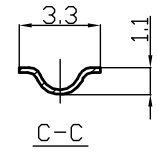

EL Type Terminal -A

WWW.ASA-Elec.com

ASA Electronic

ASA Electronic
WWW.ASA-Elec.com

AsA Electronic Co.

Tel : (+98) 21 66 73 56 82 Mob : (+98) 912 03 161 02

Terminal		Phospher Bronze	1		
No.	Item/Material No.	Material	QTY	Remark	
Unmarked Tolerance					
		Unit	Scale	Design Unit	Size
		mm	—	Metric	A4
Draw	Review	Approve	Material	Drawing No.	Part No.
			Item		