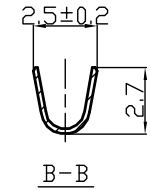

EL Type Terminal -A

WWW.ASA-Elec.com

ASA Electronic

ASA Electronic
WWW.ASA-Elec.com

AsA Electronic Co.

Tel : (+98) 21 66 73 56 82 Mob : (+98) 912 03 161 02

Terminal		Phospher Bronze	1		
No.	Item/Material No.	Material	QTY	Remark	
Unmarked Tolerance					
		Unit	Scale	Design Unit	Size
		mm	—	Metric	A4
Draw	Review	Approve	Material	Drawing No.	Part No.
			Item		