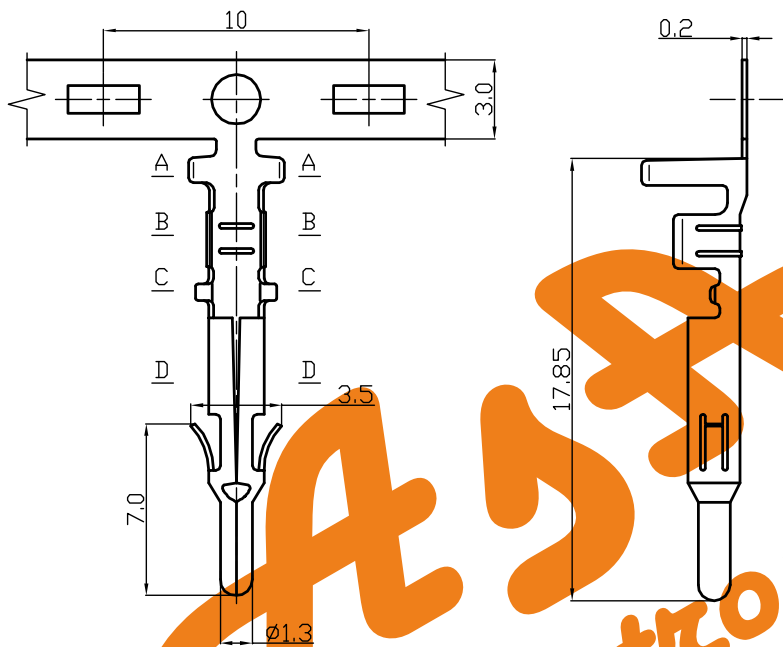

EL Type Terminal -A

WWW.ASA-Elec.com

ASA Electronic

ASA Electronic
WWW.ASA-Elec.com

AsA Electronic Co.

Tel : (+98) 21 66 73 56 82 Mob : (+98) 912 03 161 02

Terminal		Phospher Bronze	1		
No.	Item/Material No.	Material	QTY	Remark	
Unmarked Tolerance					
		Unit	Scale	Design Unit	Size
		mm	—	Metric	A4
Draw	Review	Approve	Material	Drawing No.	Part No.
			Item		